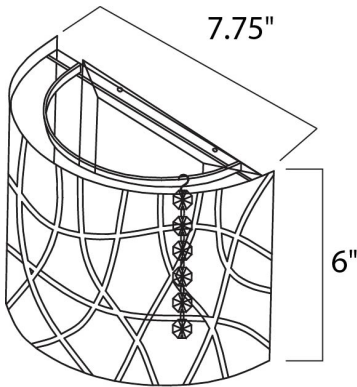

PRODUCT DESCRIPTION

Legendary meets contemporary with the Inca Collection. Reminiscent of the mythical tales of Incan treasures, the fixtures offer brilliantly shining crystal enclosed within a precision laser-cut sheath that cannot be duplicated. The glow of the light from within casts a beautifully radiant shine that adorns the outer permeable layer.

MEASUREMENTS

DIMENSION : 7.75" L x 7.8" W x 5.9" H x 4" Ext
 MAX OAH : 6.75" W x 5.13" H
 HANGING WEIGHT : 1.54 lb

LAMPING

INPUT VOLTAGE : 120V
 LUMENS : 450 Rated (400 Del.)
 BULB : 1 x 4W LED G9 , 4W Total
 BULB INCLUDED : (Included)
 DIMMABLE : Yes
 CRI : 80+ CRI
 COLOR_TEMP : 3000K